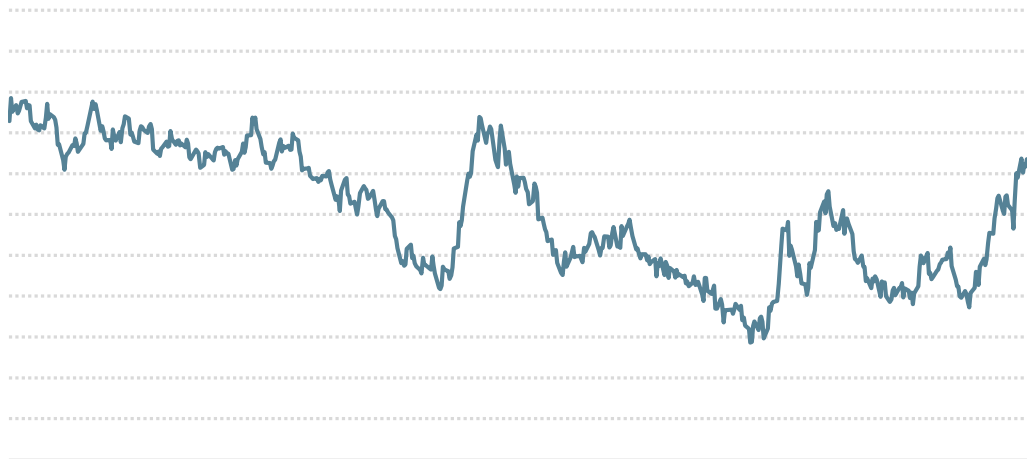

November 2019

Coffee Market Rallies to a 12-month High

— ○

2019*

167 399

167 901

-502