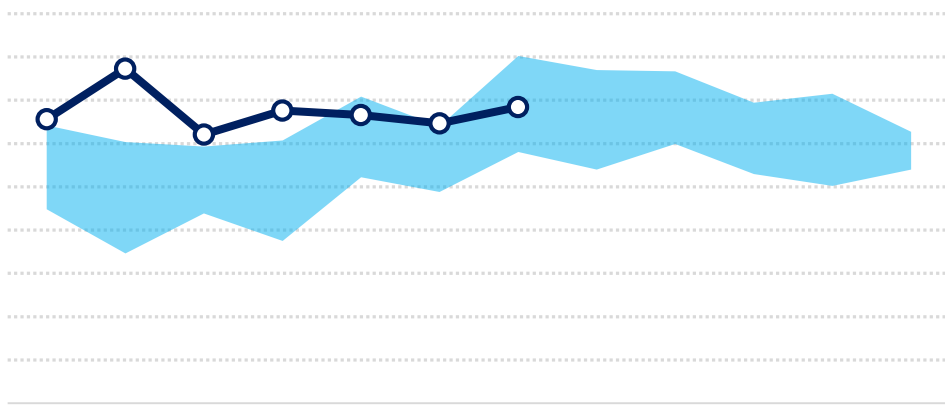

November 2019

Coffee Market Rallies to a 12-month High

— ○

2019*

167 399

167 901

-502