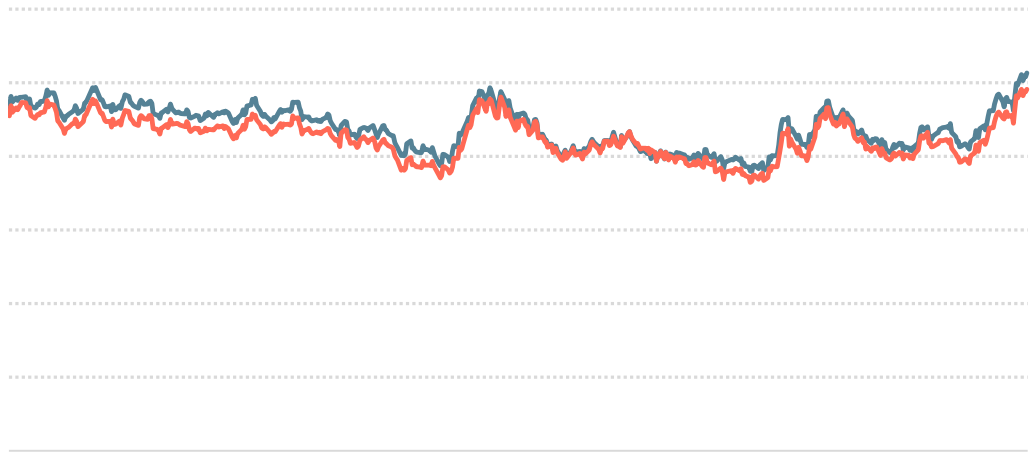

November 2019

Coffee Market Rallies to a 12-month High

— ○

2019*

167 399

167 901

-502